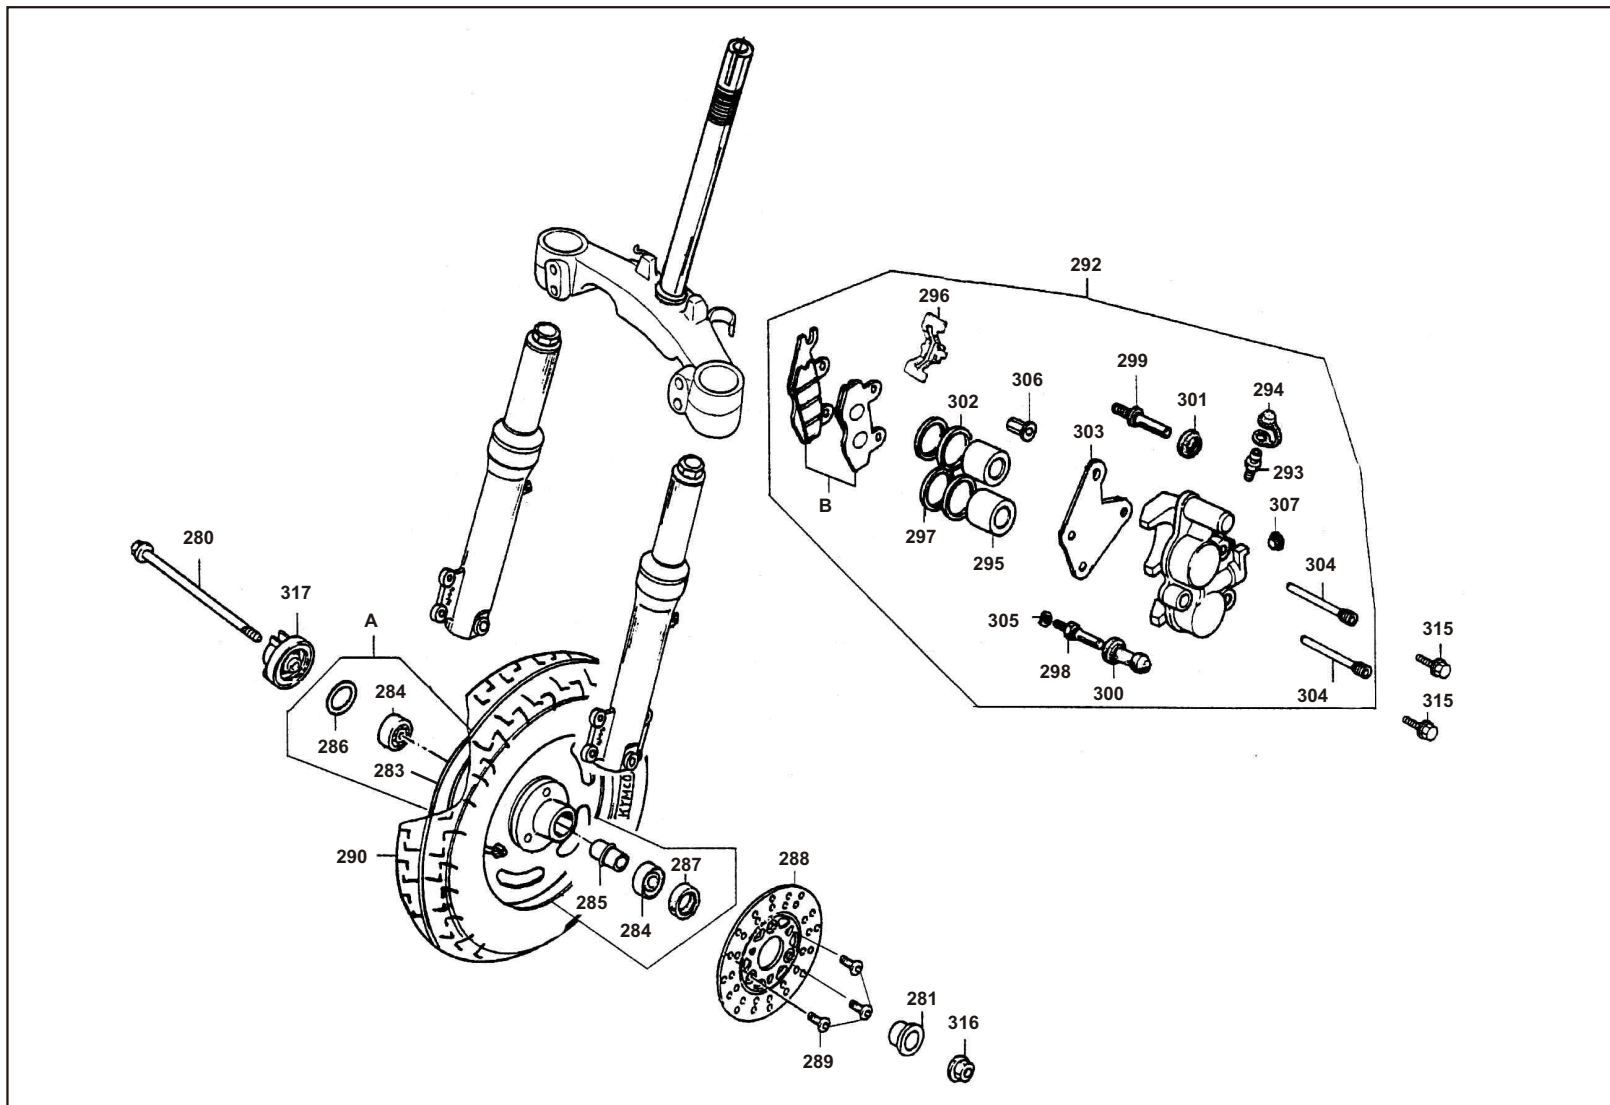

F-7: FRONT WHEEL

*AF: TOP BOY "Todoterreno" *AG: TOP BOY "Sport"