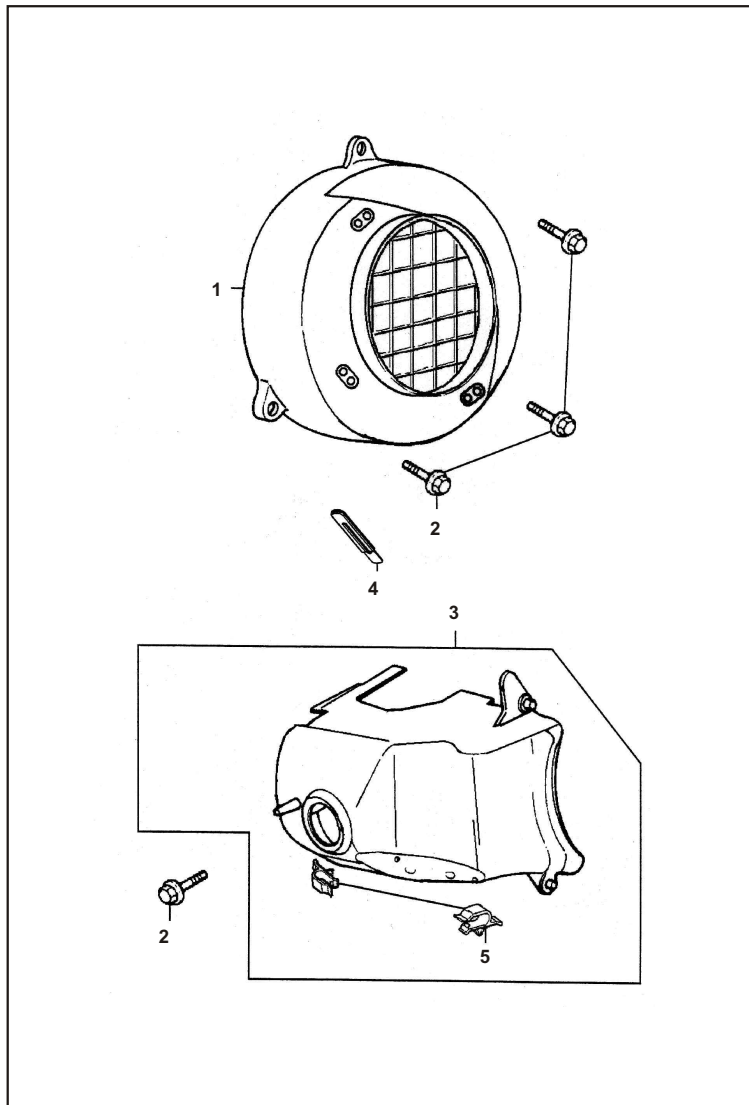

## PICTORIAL INDEX

			
F-19: TAIL LIGHT	PAGE No. 36	F-20: WIRE HARNESS	PAGE No. 37
			
F-22: CAUTION LABEL	PAGE No. 40	F-23: MARK • STRIPE	PAGE No. 41

**E-1: COVER FAN • SHROUD**

FIG. No.	PART. No.	VER.	DESCRIPTION	QTY/VEH.	
				*AF	*AG
1	19600-KEB8-9000	0	Cover Com. Fan	1	1
2	95701-06025-08	0	Bolt Flange 6x25	4	4
3	19620-KEB8-9000	0	Clip Set Shroud	1	1
4	94591-KBF-9000	1	Clip 2x70	1	1
5	32161-393-0040	2	Clip Harness Wire	1	1