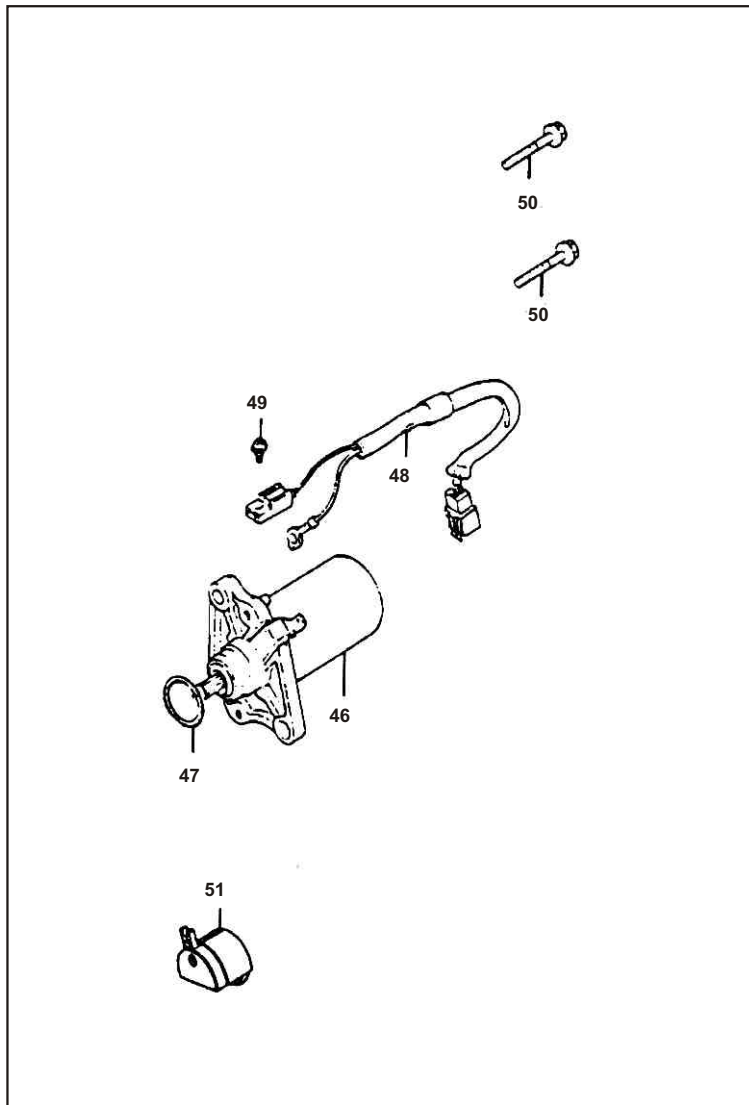

\*AF: TOP BOY "Todoterreno" \*AG: TOP BOY "Sport"

**E-4: STARING MOTOR**

FIG. No.	PART. No.	VER.	DESCRIPTION	QTY/VEH.	
				*AF	*AG
46	31210-KBN-9010	0	Motot Unit Start	1	1
47	91309-KBN-9010	0	"O" Ring	1	1
48	32105-KEB8-9000	0	Sub Harness	1	1
49	93892-04006-08	0	Screw Washer 4x6	1	1
50	96001-06032-08	0	Bolt Flange Sh 6x32	2	2
51	31203-KBN-9010	0	Holder Comp St Reduction	1	1