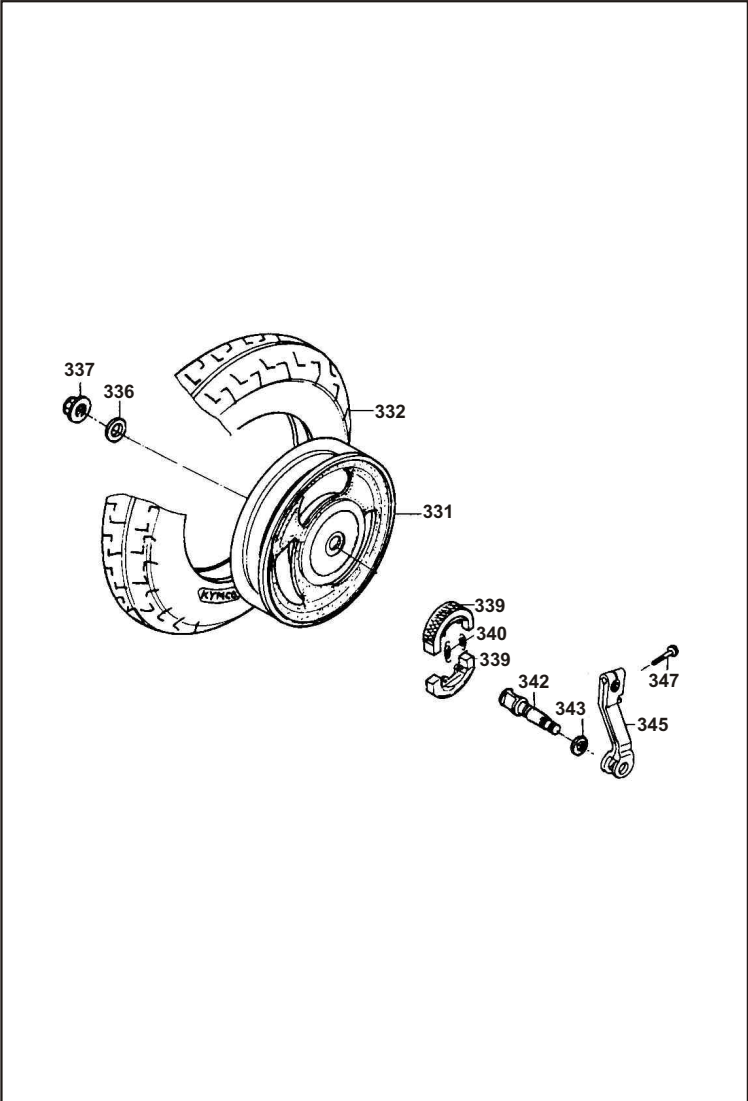

F-8: REAR WHEEL

FIG. No.	PART. No.	VER.	DESCRIPTION	QTY/VEH.	
				*AF	*AG
331	42601-KEB7-E00-NJS	0	Wheel Comp Rr Cast (Silver) 10"	1	
	42601-KEB7-E10-NJA	0	Wheel Comp Rr Cast(Silver) 12"		1
332	42710-KEB7-90B	0	Tire Assy Rr	1	
	42710-KEB7-E1A	0	Tire Assy Rr		1
336	90501-KBN-9010	0	Washer 16mm	1	1
337	90305-KBN-9030-M2	0	Nut U 16mm	1	1
339	43120-GW2-9020-M1	1	Shoe Comp Rr Brake	2	2
	1010113	1	Shoe Comp Rr Brake (I. Japan)	2	2
340	45133-028-0000	1	Spring Brake Shoe	2	2
342	43141-GAK-9000	0	Camp Rr Brk	1	1
343	91352-KG8-8330-M2	0	O Ring 11.3*1.3	1	1
345	43410-KEB7-9000	0	Arm Comp Rr Brake	1	1
347	95701-06022-08	0	Bolt Flange 6*22	1	1

*AF: TOP BOY "Todoterreno" *AG: TOP BOY "Sport"