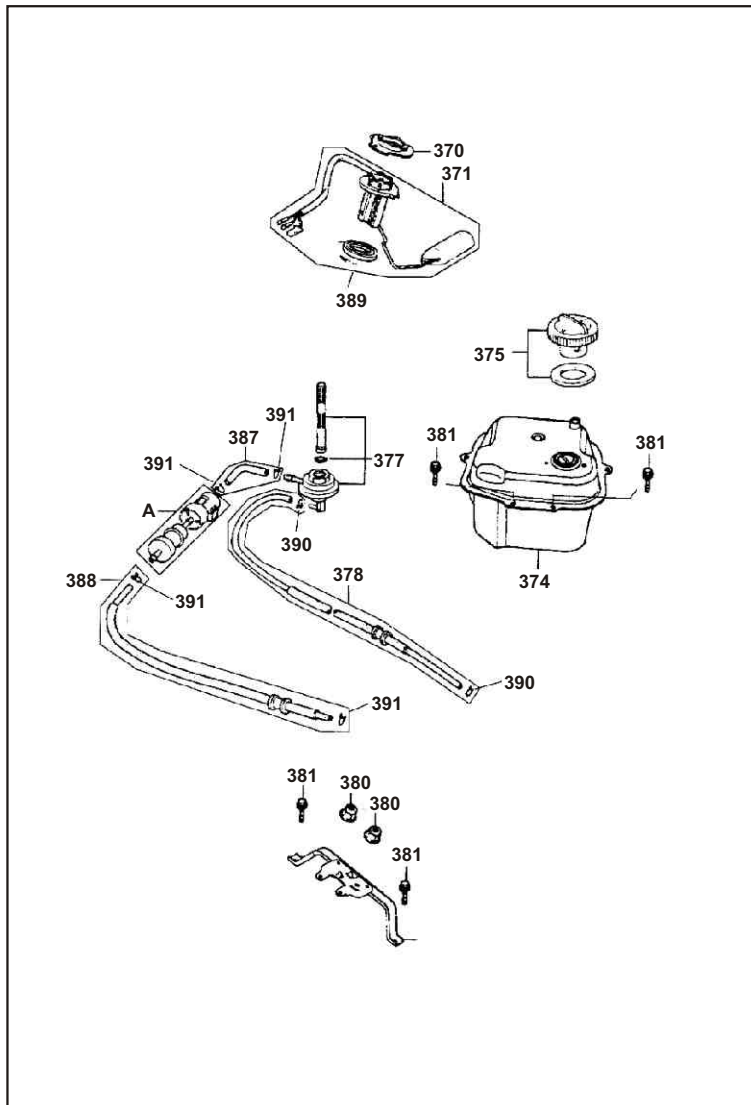

F-10: FUEL TANK

FIG. No.	PART. No.	VER.	DESCRIPTION	QTY/VEH.	
				*AF	*AG
370	37802-GA7-7000	2	Ret Fuel Unit	1	1
371	3780A-KEB7-9000	1	Fuel Unit Assy	1	1
374	17500-KEB7-E000	0	Tank Comp Fuel	1	1
375	17620-GS7-6720-M1	3	Cap Comp Fuel Filler	1	1
377	16950-KJ9-7520-M1	1	Auto Cock Assy Fuel	1	1
378	9500B-KEB7-E000	0	Tube Assy Vacuum	1	1
379	77230-KEB7-E000	0	Stay Assy Seat Catch	1	1
380	94050-06080	0	Nut Flange 6 mm	4	4
381	95701-06012-08	0	Bolt Flange 6*12	4	4
387	9500C-KEB7-9000	0	Tube Assy Fuel	1	1
388	9500E-KEB7-9000	0	Tube Assy Fuel	1	1
389	37801-GA7-7000	1	Packing Base	1	1
390	95002-02070	0	Clip B7 Tube	2	2
391	95002-02080	0	Clip B8 Tube	4	4
A	1691A-GY6-9010-M1	0	Strainer Assy Fuel	1	1

*AF: TOP BOY "Todoterreno" *AG: TOP BOY "Sport"