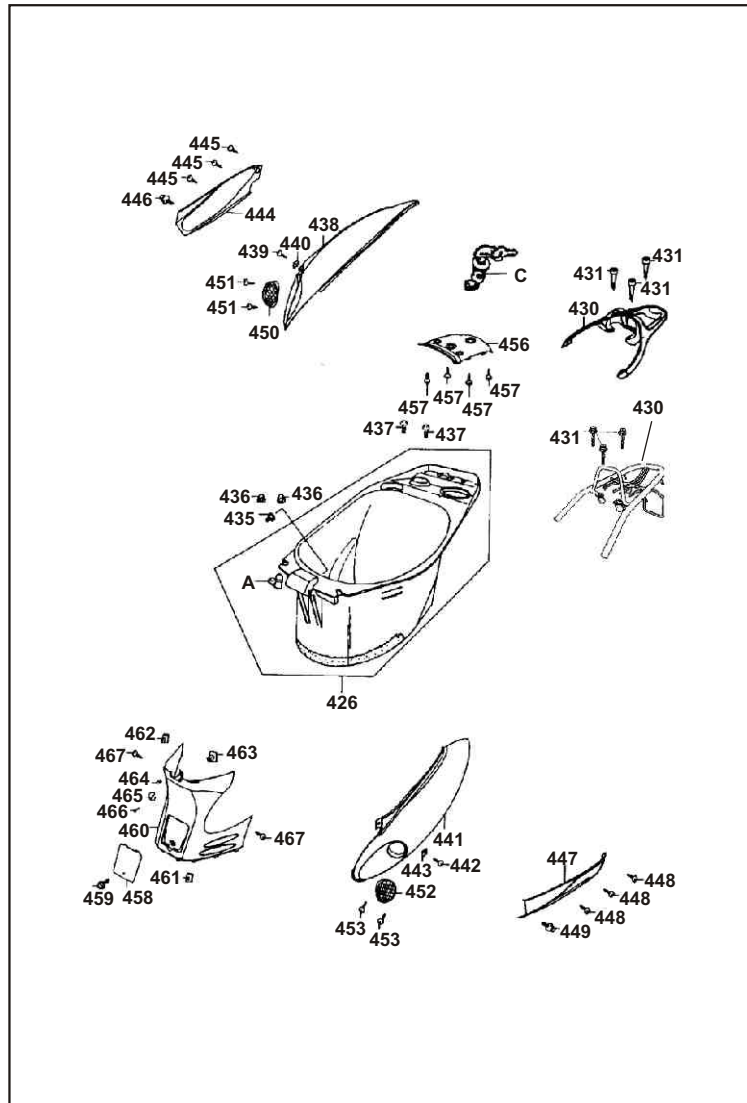

\*AF: TOP BOY "Todoterreno" \*AG: TOP BOY "Sport"

F-13: BODY COVER • LUGGAGE BOX • CARRIER

FIG. No.	PART. No.	VER.	DESCRIPTION	QTY/VEH.	
				*AF	*AG
445	93903-GY6-9000	0	Screw Tapping 4*14	2	2
446	90110-KEB7-9000	0	Screw Special 6*14	1	1
447	83620-KEB7-900-N1R		Cover Set L Skirt (No Painted)	1	1
	83620-KEB7-305-N8D	0	Cover Set L Skirt (Green Blue Metallic)	1	1
	83620-KEB7-305-N8H	0	Cover Set L Skirt (Vivid Red)	1	1
	83620-KEB7-315-N1C	0	Cover Set L Skirt (Yellow)	1	1
	83620-KEB7-315-N1E	0	Cover Set L Skirt (Bright Silver)	1	1
448	93903-14380	0	Screw Tapping 4*12	2	2
449	90110-KEB7-9000	0	Screw Special 6*14	1	1
450	83501-KEB7-900-N1R	0	Grill R Body Cover (Black No Painted)	1	1
451	93903-34320	0	Screw Tapping 4*12	2	2
452	83601-KEB7-900-N1R	0	Grill L Body Cover (Black No	1	1
453	93903-34320	0	Screw Tapping 4*12	2	2
456	83750-KEB7-900		Cover Rear Center (No Painted)	1	1
	83750-KEB7-900-N8P	0	Cover Rear Center (Bright Silver)	1	1
	83750-KEB7-900-R8P	0	Cover Rear Center (Vivid Red)	1	1
	83750-KEB7-900-V5P	0	Cover Rear Center (Green Blue Metallic)	1	1
	83750-KEB7-900-Y5P	0	Cover Rear Center (Yellow)	1	1
457	93903-34380	0	Screw Tapping 4*12	12	12
458	80153-KEB7-900-N1R	0	Cover Plug Maint (Black No Painted)	1	1
459	90302-KED5-9000	0	Bolt Pan 5*10	1	1
460	80151-KEB7-900-N1R	0	Cover Center (Black No Painted)	1	1
461	90677-GR1-0030	1	Nut Clip 5mm	1	1
462	90305-GK8-0010	0	Nut Clip 6mm	1	1
463	81135-KBG-9000	0	Stay Luggage Hook	1	1
464	81133-KBG-9000	0	Stopper Luggage	1	1
465	81134-KGBG-9000	0	Hook Luggage	1	1
466	90164-KBG-9000	0	Screw Special 6mm	1	1
467	93903-34380	0	Screw Tapping 4*12	2	2
A	77106-KEB7-9000	0	Hook Helment	1	1
B	75581-GN8-9210	0	Set Spg Lock Key	1	1
C	77225-KEB7-3150-M2	0	Lock Assy Seat	1	1