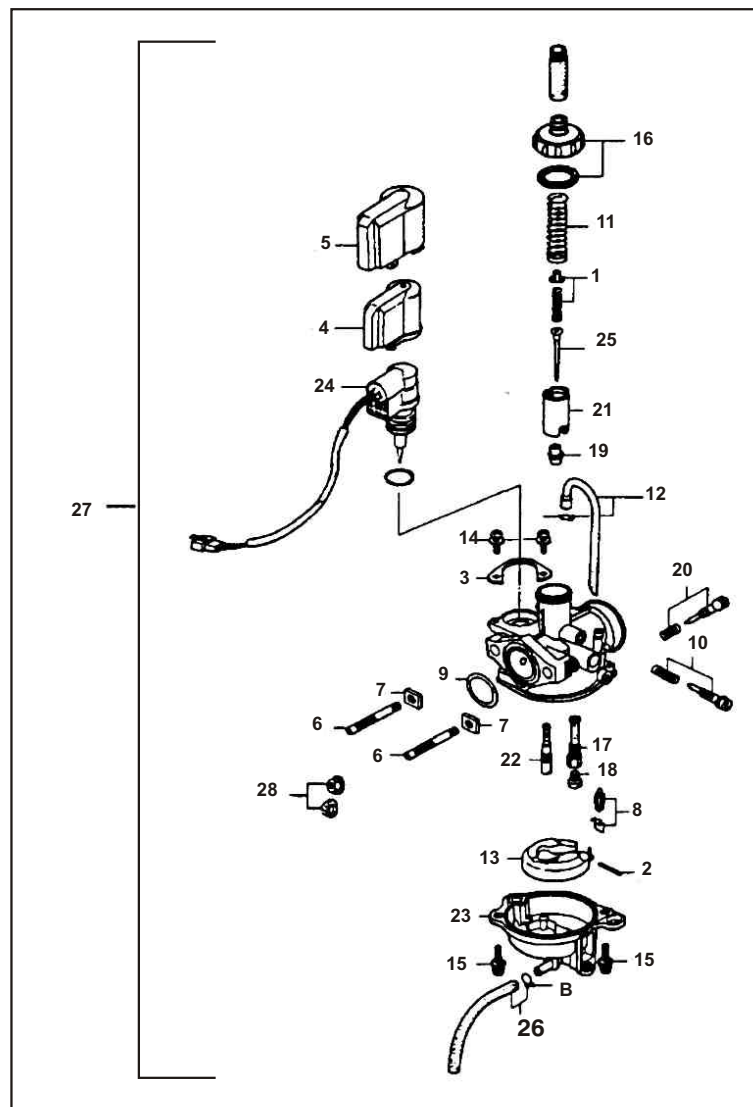

## INDEX

FIG. No.	DESCRIPTION	PAGE No.
<b>E-1</b>	Cover Fan - Shroud	<b>1</b>
<b>E-2</b>	Cylinder Head	<b>2</b>
<b>E-3</b>	Generator	<b>3</b>
<b>E-4</b>	Staring Motor	<b>4</b>
<b>E-5</b>	Left Side Cover	<b>5</b>
<b>E-6</b>	Drive Pulley	<b>6</b>
<b>E-7</b>	Driven Pulley	<b>7</b>
<b>E-8</b>	Trasmission	<b>8</b>
<b>E-9</b>	Crankcase - Oil Pump	<b>9 &amp; 10</b>
<b>E-10</b>	Crankshaft - Piston	<b>11</b>
<b>E-11</b>	Carburetor	<b>12</b>
<b>F-1</b>	Head Light	<b>13</b>
<b>F-2</b>	Speedometer	<b>14</b>
<b>F-3</b>	Handle Steering - Handle Cover	<b>15 &amp; 16</b>
<b>F-4</b>	Front Brake Master	<b>17</b>
<b>F-5</b>	Front Cover - Step Floor - Inner Box	<b>18 &amp; 19</b>
<b>F-6</b>	Front Cushion	<b>20</b>
<b>F-6A</b>	Front Fork	<b>21</b>
<b>F-7</b>	Front Wheel	<b>22 &amp; 23</b>

## E-11: CARBURETOR

FIG. No.	PART. No.	VER.	DESCRIPTION	QTY/VEH.	
				*AF	*AG
1	K506-GW0-0100	0	Valve Plate Set	1	1
2	16152-KG8-9010-M1	0	Arm Pin	1	1
3	1703-GJ2H-0040	0	Set Plate	1	1
4	1738-GJ2H-0040	0	Holder Cap	1	1
5	16191-GM9-7010-M1	0	Outer Cap	1	1
6	1799-KBNH-9000	0	Stud Bolt	2	2
7	1793-144H-9900	0	Hex Nut	2	2
8	S3620-031-B000	0	Float Valve Set	1	1
9	1787-KG8H-9010	0	O Ring	1	1
10	S536-1231	0	Screw Set	1	1
11	1300-GW3H-9800	0	Spg Compr	1	1
12	1785-KBNH-9000-SB00	0	Tube Set (A.V)	1	1
13	105B-KBNH-9000	0	Float Comp	1	1
14	93892-04008-18	0	Screw Washer	2	2
15	93892-04014-18	0	Screw Washer	2	2
16	103J-095H-9910-SB00	0	Top Set	1	1
17	1011-KBNH-9000	0	Needle Jet Holder	1	1
18	99101-116-0850	0	Main Jet #85	1	1
19	1010-KBNH-9200	0	Needle Jet	1	1
20	S4460-208-B020	0	Screw Set	1	1
21	1020-GW3H-9300	0	Throttle Valve	1	1
22	1001-GW3H-0351	0	Slow Jet	1	1
23	K350-KEB-0500	0	Float Chamber Set	1	1
24	4000-078-0000	0	Auto Bysrarter Set	1	1
25	102D-KBNH-9300	0	Jet Needle Comp	1	1
26	K785-KEB-0300	0	Tube Set (Drain)	1	1
27	1610K-KEB8-9020	0	Carburetor Assy	1	1
28	94050-06080	0	Nut Flange 6mm	2	2
A	95002-02070	0	Clip Tube B7	1	1
B	95002-02080	0	Clip Tube B8	1	1