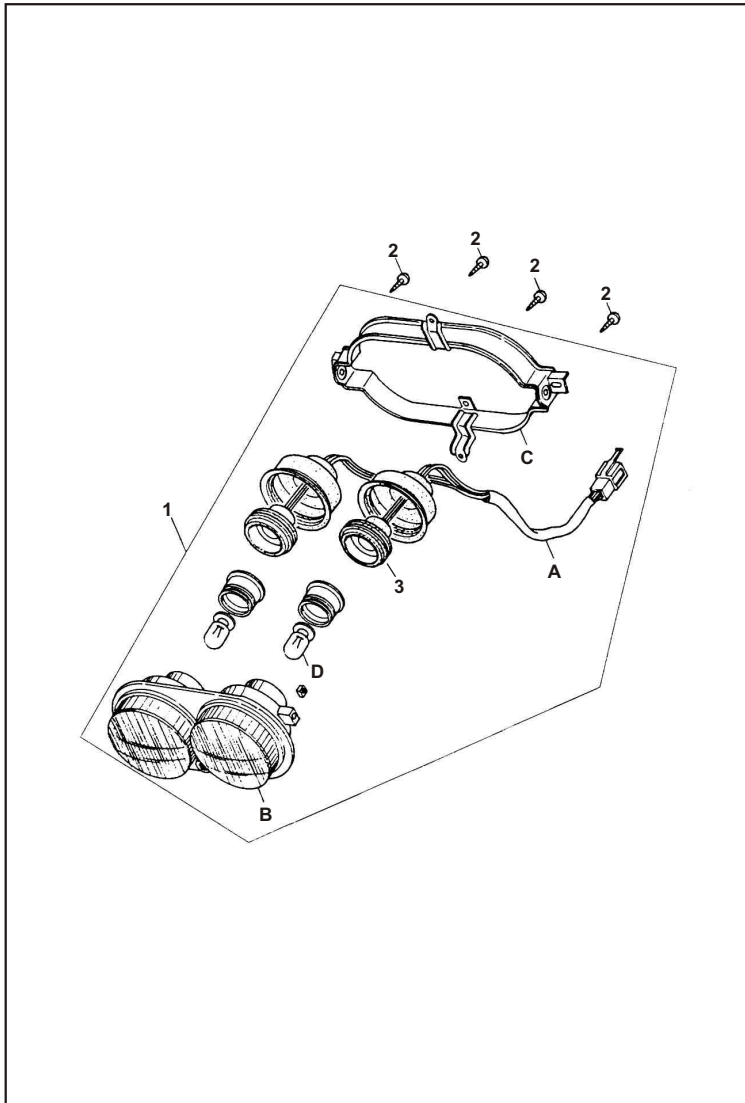

## INDEX

FIG. No.	DESCRIPTION	PAGE No.
<b>E-1</b>	Cover Fan - Shroud	<b>1</b>
<b>E-2</b>	Cylinder Head	<b>2</b>
<b>E-3</b>	Generator	<b>3</b>
<b>E-4</b>	Staring Motor	<b>4</b>
<b>E-5</b>	Left Side Cover	<b>5</b>
<b>E-6</b>	Drive Pulley	<b>6</b>
<b>E-7</b>	Driven Pulley	<b>7</b>
<b>E-8</b>	Trasmission	<b>8</b>
<b>E-9</b>	Crankcase - Oil Pump	<b>9 &amp; 10</b>
<b>E-10</b>	Crankshaft - Piston	<b>11</b>
<b>E-11</b>	Carburetor	<b>12</b>
<b>F-1</b>	Head Light	<b>13</b>
<b>F-2</b>	Speedometer	<b>14</b>
<b>F-3</b>	Handle Steering - Handle Cover	<b>15 &amp; 16</b>
<b>F-4</b>	Front Brake Master	<b>17</b>
<b>F-5</b>	Front Cover - Step Floor - Inner Box	<b>18 &amp; 19</b>
<b>F-6</b>	Front Cushion	<b>20</b>
<b>F-6A</b>	Front Fork	<b>21</b>
<b>F-7</b>	Front Wheel	<b>22 &amp; 23</b>

### F-1: HEAD LIGHT

FIG. No.	PART. No.	VER.	DESCRIPTION	QTY./VEH.	
				*AF	*AG
1	33100-KEB7-E000	3	Light Assy Head	1	1
2	93903-45380	0	Screw Tapping 4x12	4	4
3	33108-KGBG-E000	0	Socket Body	2	2
A	33130-KEB7-E000	0	Socket Comp.	1	1
B	33120-KEB7-E000	0	Unit Head Light	1	1
C	33121-KEB7-9000	0	Stay Mount	1	1
D	34901-KEB7-E000	0	Bulb Head Light	2	2