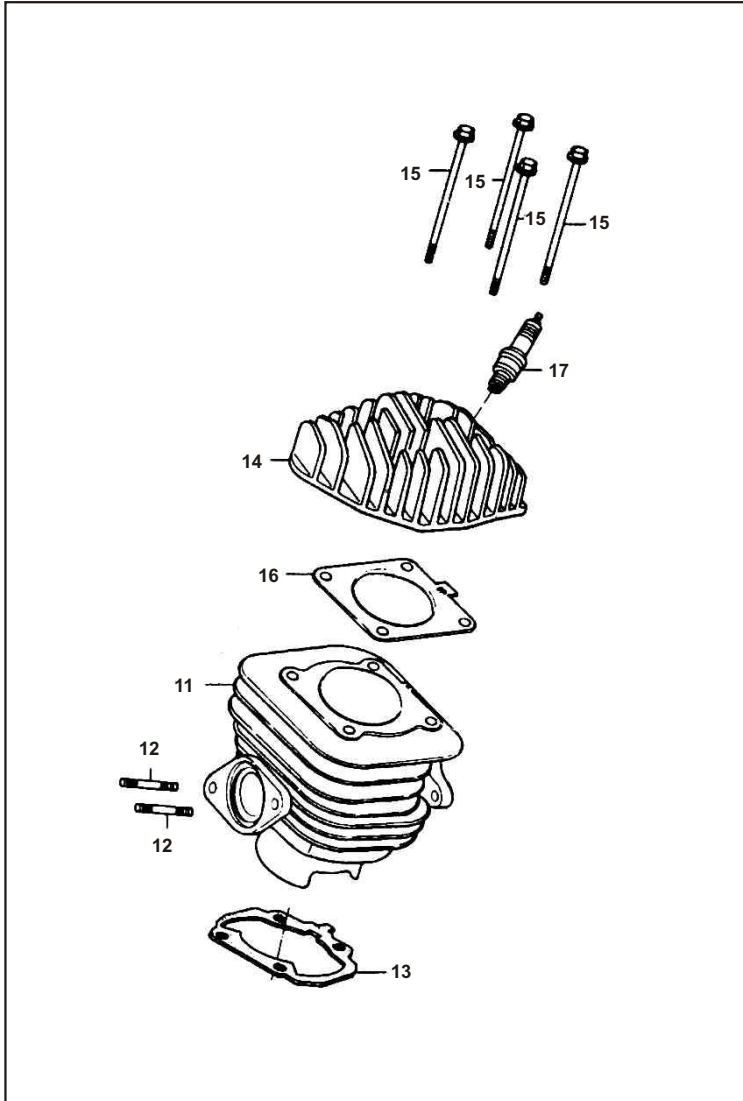

\*AF: TOP BOY "Todoterreno" \*AG: TOP BOY "Sport"

E-2: CYLINDER HEAD

FIG. No.	PART. No.	VER.	DESCRIPTION	QTY/VEH.	
				*AF	*AG
11	12101-KEB8-9000	0	Cylinder	1	1
12	92700-06028-1B	0	Bolt Stud li 6x28	2	2
13	12191-KBN-9010	0	Gasket Cylinder A	1	1
14	12201-KBN-9010	0	Head Cylinder	1	1
15	90001-KBN-9010	0	Bolt Flange 7x100	4	4
16	12251-KBN-9000	0	Gasket Cylinder	1	1
17	98076-5871G-00	0	Spark Plug BR8 HSA	1	1